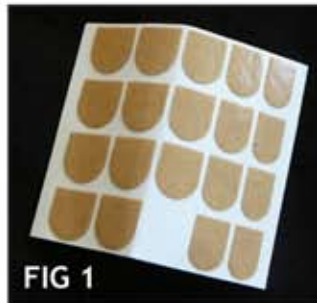

These semi-rigid claws fit over your fingernails just like regular acrylic nails. They are held in place with double sided nail tape that custom fits to your nails in a few short minutes.

## HOW TO APPLY?

FIG 1

FIG 2

FIG 3

FIG 4

FIG 5

FIG 6